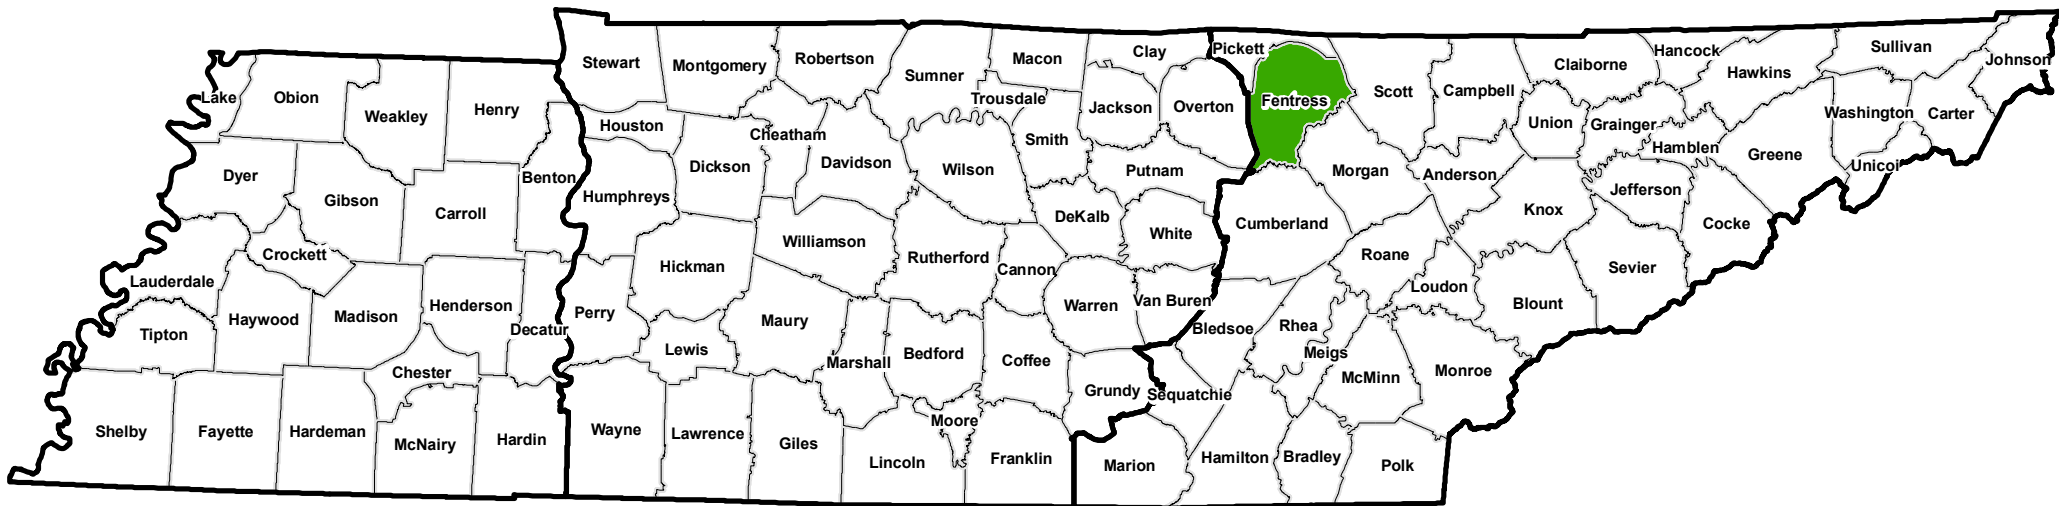

TEMA WEST REGION

TEMA MIDDLE REGION

TEMA EAST REGION

WebEOC County Pulse

Debris Status

-  Red - Emergency Debris Clearance
-  Yellow - Emergency Debris Removal
-  Green - Debris Management Plan Implemented
-  White - Last Update > 36 Hours