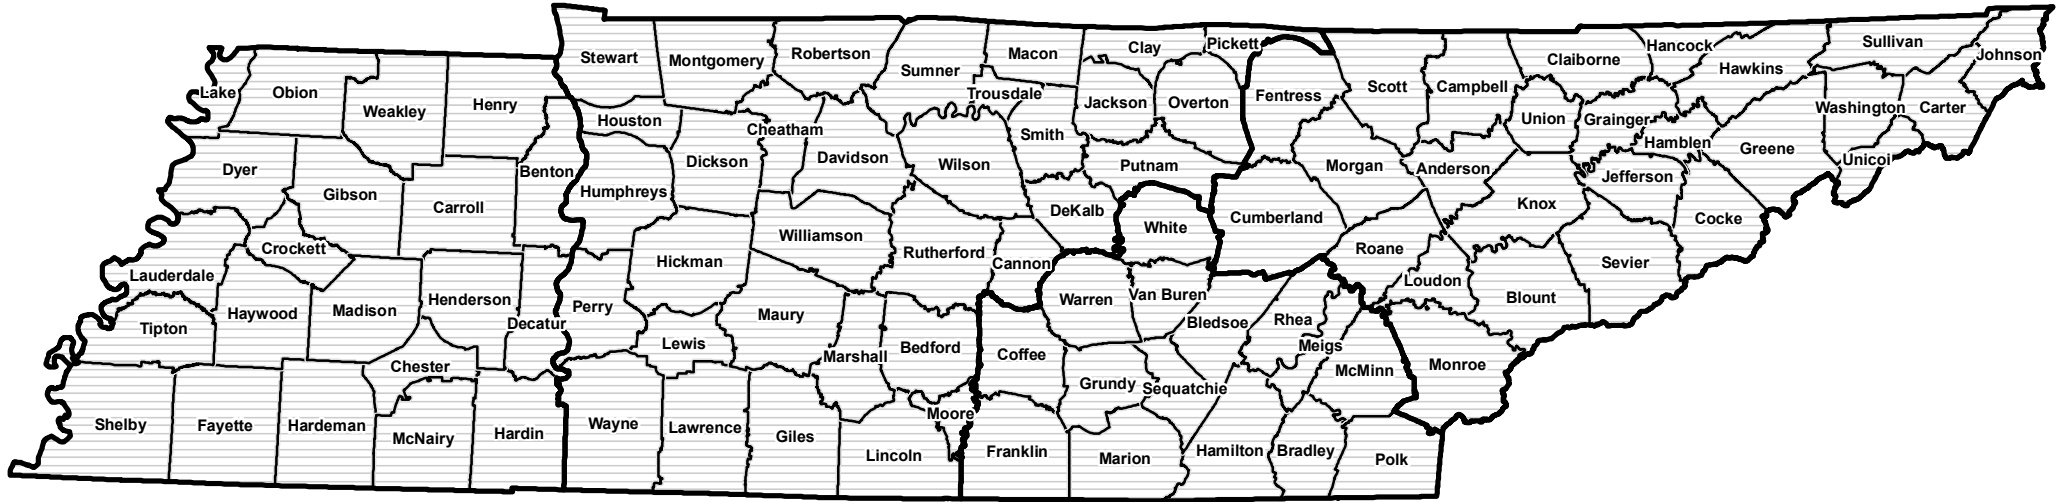

TEMA WEST REGION

TEMA MIDDLE REGION

TEMA EAST REGION

Legend

WebEOC County Pulse

EOC Status

Red - Full Activation

Yellow - Partial Activation

Green - Normal Operations

Last Update > 36 Hours

Last Update (Central Time):

8/18/2022 9:12:06 AM