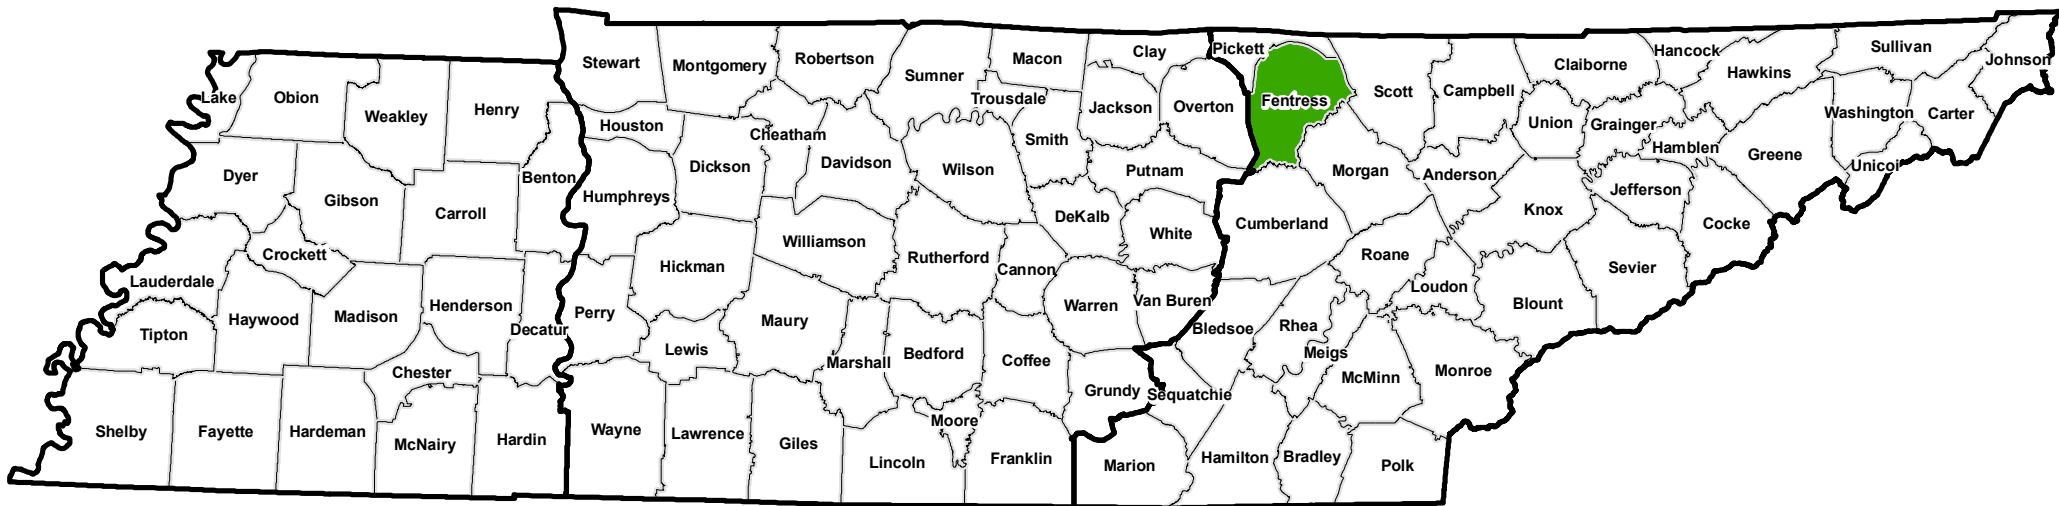

TEMA WEST REGION

TEMA MIDDLE REGION

TEMA EAST REGION

WebEOC County Pulse Search And Rescue Status

- Red - Primary Incomplete
- Yellow - Primary Complete
- Green - All Clear
- White - Last Update > 36 Hours