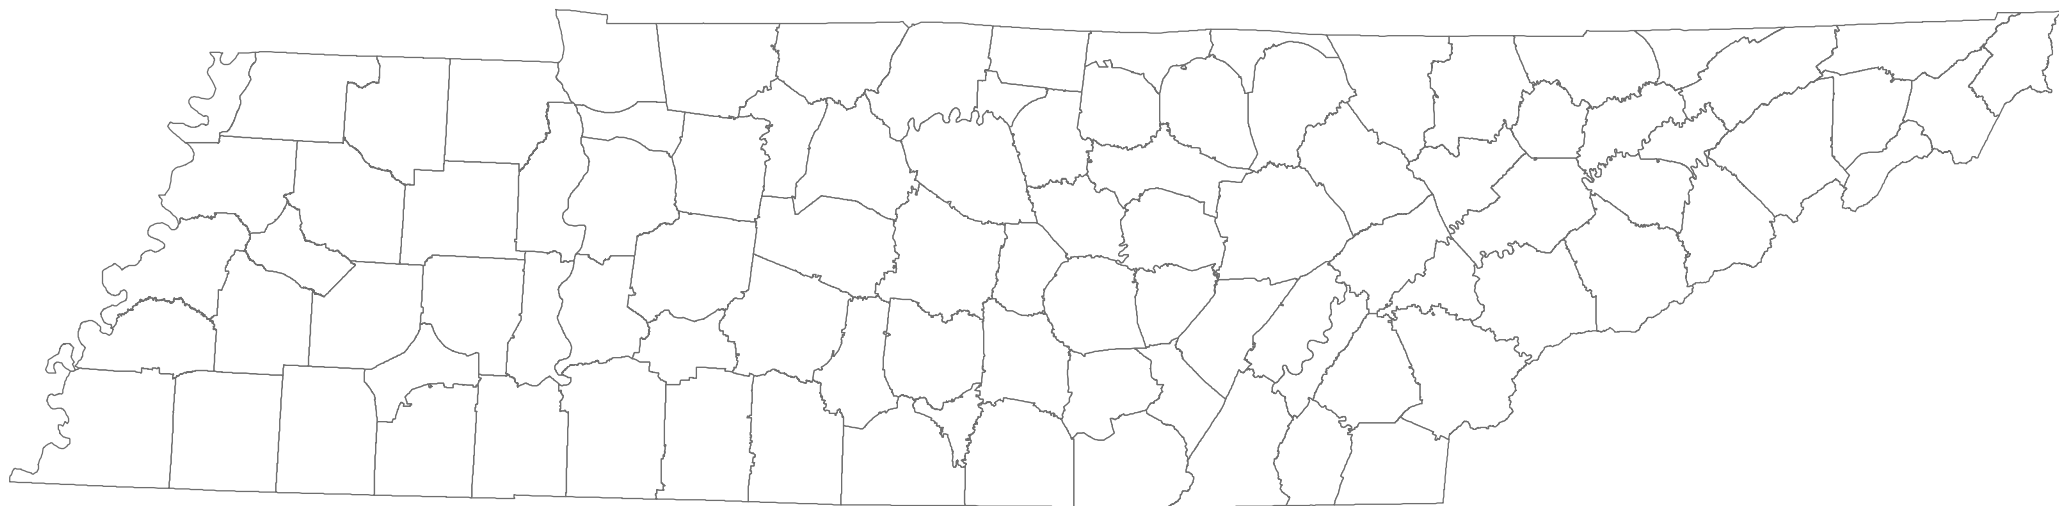

TEMA WEST REGION

TEMA MIDDLE REGION

TEMA EAST REGION

WebEOC County Pulse

School System Status

-  Red - All Schools Closed
-  Yellow - Some Schools Closed
-  Green - Normal
-  White - Last Update > 36 Hours